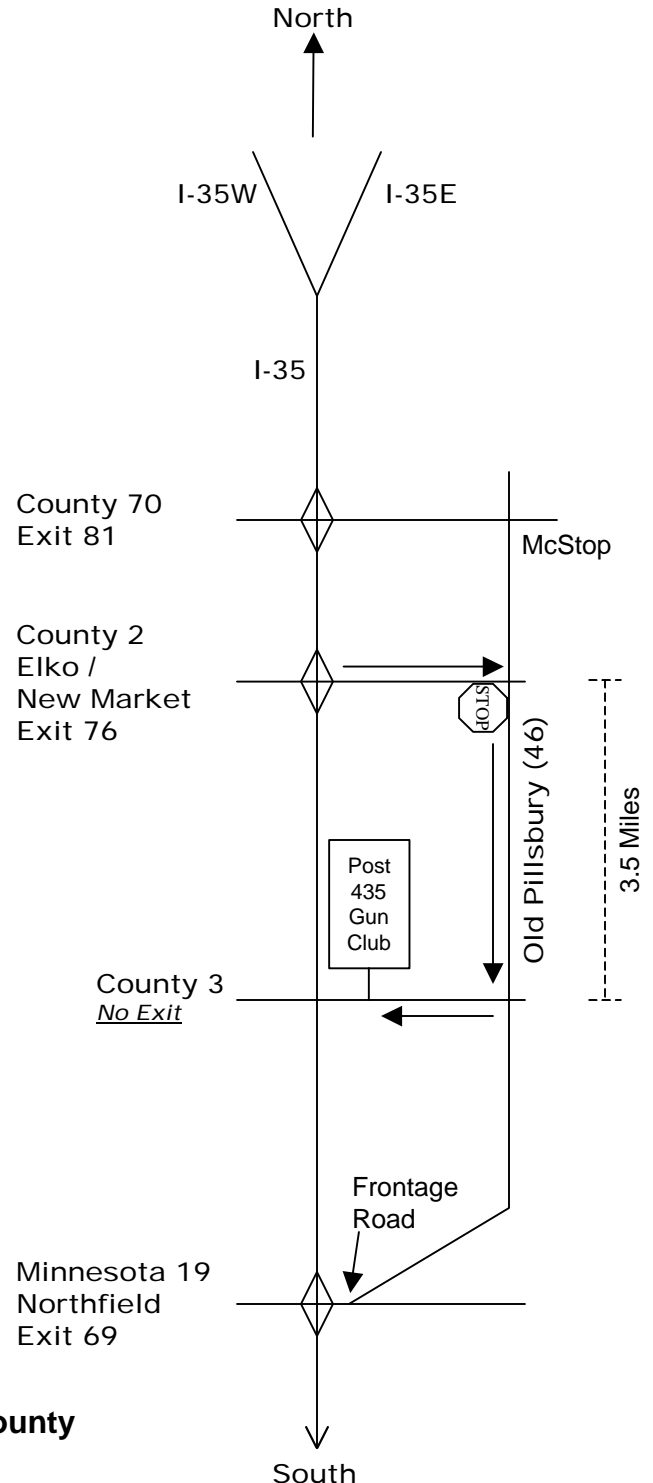

# American Legion Post 435 Gun Club and Recreation Area

1555 W. 45<sup>th</sup> Street  
Webster, MN 55088

THE POST 435 GUN CLUB IS A PRIVATE FACILITY.  
ADMISSION IS BY INVITATION ONLY

## Driving Directions from The Twin Cities:

- Interstate 35 South to Exit 76, County Road 2 (Elko / New Market)
- Turn Left (East) from exit ramp onto County Road 2 and proceed to Stop Sign at Old Pillsbury (County Road 46).
- Turn Right (South) on Old Pillsbury and drive 3.5 Miles to County Road 3. Watch for our Club Sign on the Right, 200 Yards before County Road 3.
- Turn Right (West) on County Road 3 and watch for our Club Sign and entrance about 300 yards on Right Side. NOTE: If you cross over I-35, you have gone too far!
- Follow Gravel Driveway to Gun Club. Drive slowly and watch for deer.

## Driving Directions from Owatonna:

- Interstate 35 North to Exit 69, "Northfield, MN HWY 19"
- Turn Right (East) from exit ramp then immediately turn Left (North) onto Service Road (Hazelwood Rd., County Road 46).
- Proceed North on Hazelwood (46) for 3.6 Miles, then turn Left (West) on County Road 3. Watch for our Club Sign and entrance about 300 yards on Right Side. NOTE: If you cross over I-35, you have gone too far!
- Follow Gravel Driveway to Gun Club. Drive slowly and watch for deer.

Map Not to Scale